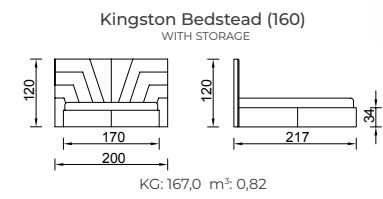

Kingston

With geometric design lines, Kingston expands the boundaries of contemporary decoration while offering large areas with its bed base system.