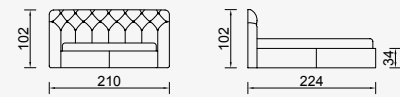

Bavyera Bedstead (160)
WITH STORAGE