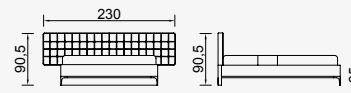

Napoli

Napoli Bedstead (160)
WITHOUT STORAGE

KG: 115,8 m²: 0,42

Napoli Bedstead (180)
WITHOUT STORAGE

KG: 126,0 m²: 0,43

Napoli Bedstead (160)
WITH STORAGE AND DRAWERS

KG: 158,0 m²: 0,62

Napoli Bedstead (180)
WITH STORAGE AND DRAWERS