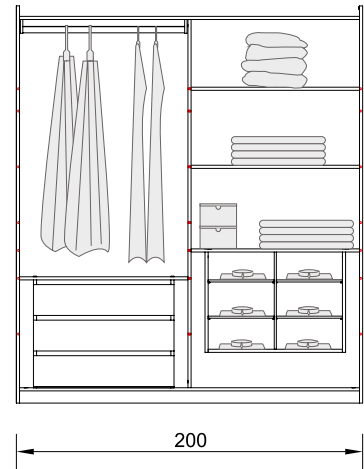

S02-230
CABINET WITH
SLIDING DOORS

- G 03-230 1 pc.
- M 01 1 pc.
- M 17 1 pc.
- M 02 1 pc.
- M 07 1 pc.