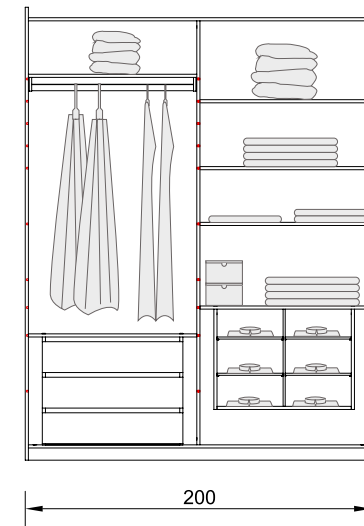

S02-260
CABINET WITH
SLIDING DOORS

- G 03-260 1 pc.
- M 01 1 pc.
- M 04 1 pc.
- M 02 1 pc.
- M 08 1 pc.