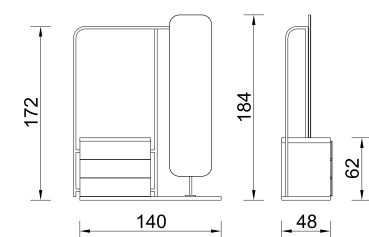

Berlin

Functional,
simple, and
stylish!

Want to decorate your home with a piece that looks like a work of art? Berlin is the perfect option for you and your family! Thanks to the compartments of this useful mirror, which you can not leave in front of for hours with its creative design, you can also find the items you need while getting ready!