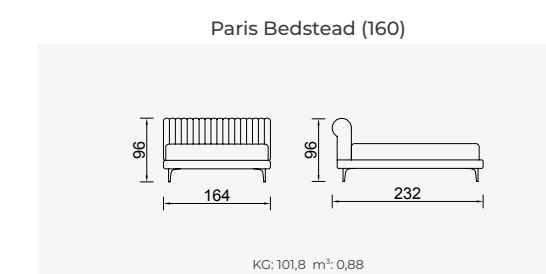

Paris

Technical Information