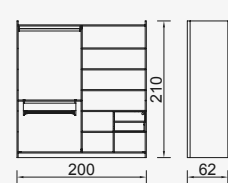

S 01

KG: 93,0 m³: 0,30