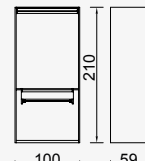

KG: 88,0 m³: 0,17

D 03 Double Cabinet
CABINET WITH HANGER

KG: 53,0 m³: 0,12

D 04 Double Cabinet
CABINET WITH T-SHIRT ORGANIZER

KG: 68,0 m³: 0,14

D 05 Double Cabinet
CABINET WITH TROUSER RACK

KG: 68,0 m³: 0,14