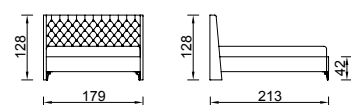

Pera 720 Std.

Lazio Bedstead (160)
WITH STORAGE

KG: 161,5 m²: 1,00

Lazio Bedstead (180)
WITH STORAGE

KG: 174,3 m²: 1,04

Lego

With geometric design lines, Lego expands the boundaries of contemporary decoration while offering large areas with its bed base system.