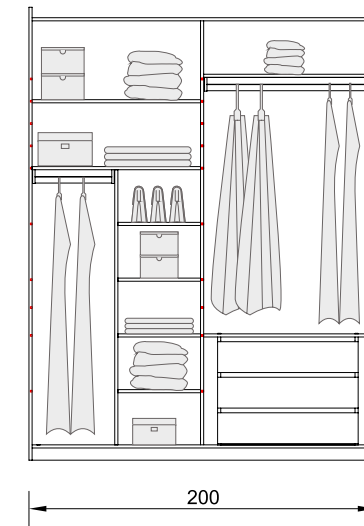

S04-260
CABINET WITH
SLIDING DOORS

- G 03-260 1 pc.
- M 14 1 pc.
- M 06 1 pc.
- M 01 1 pc.
- M 04 1 pc.