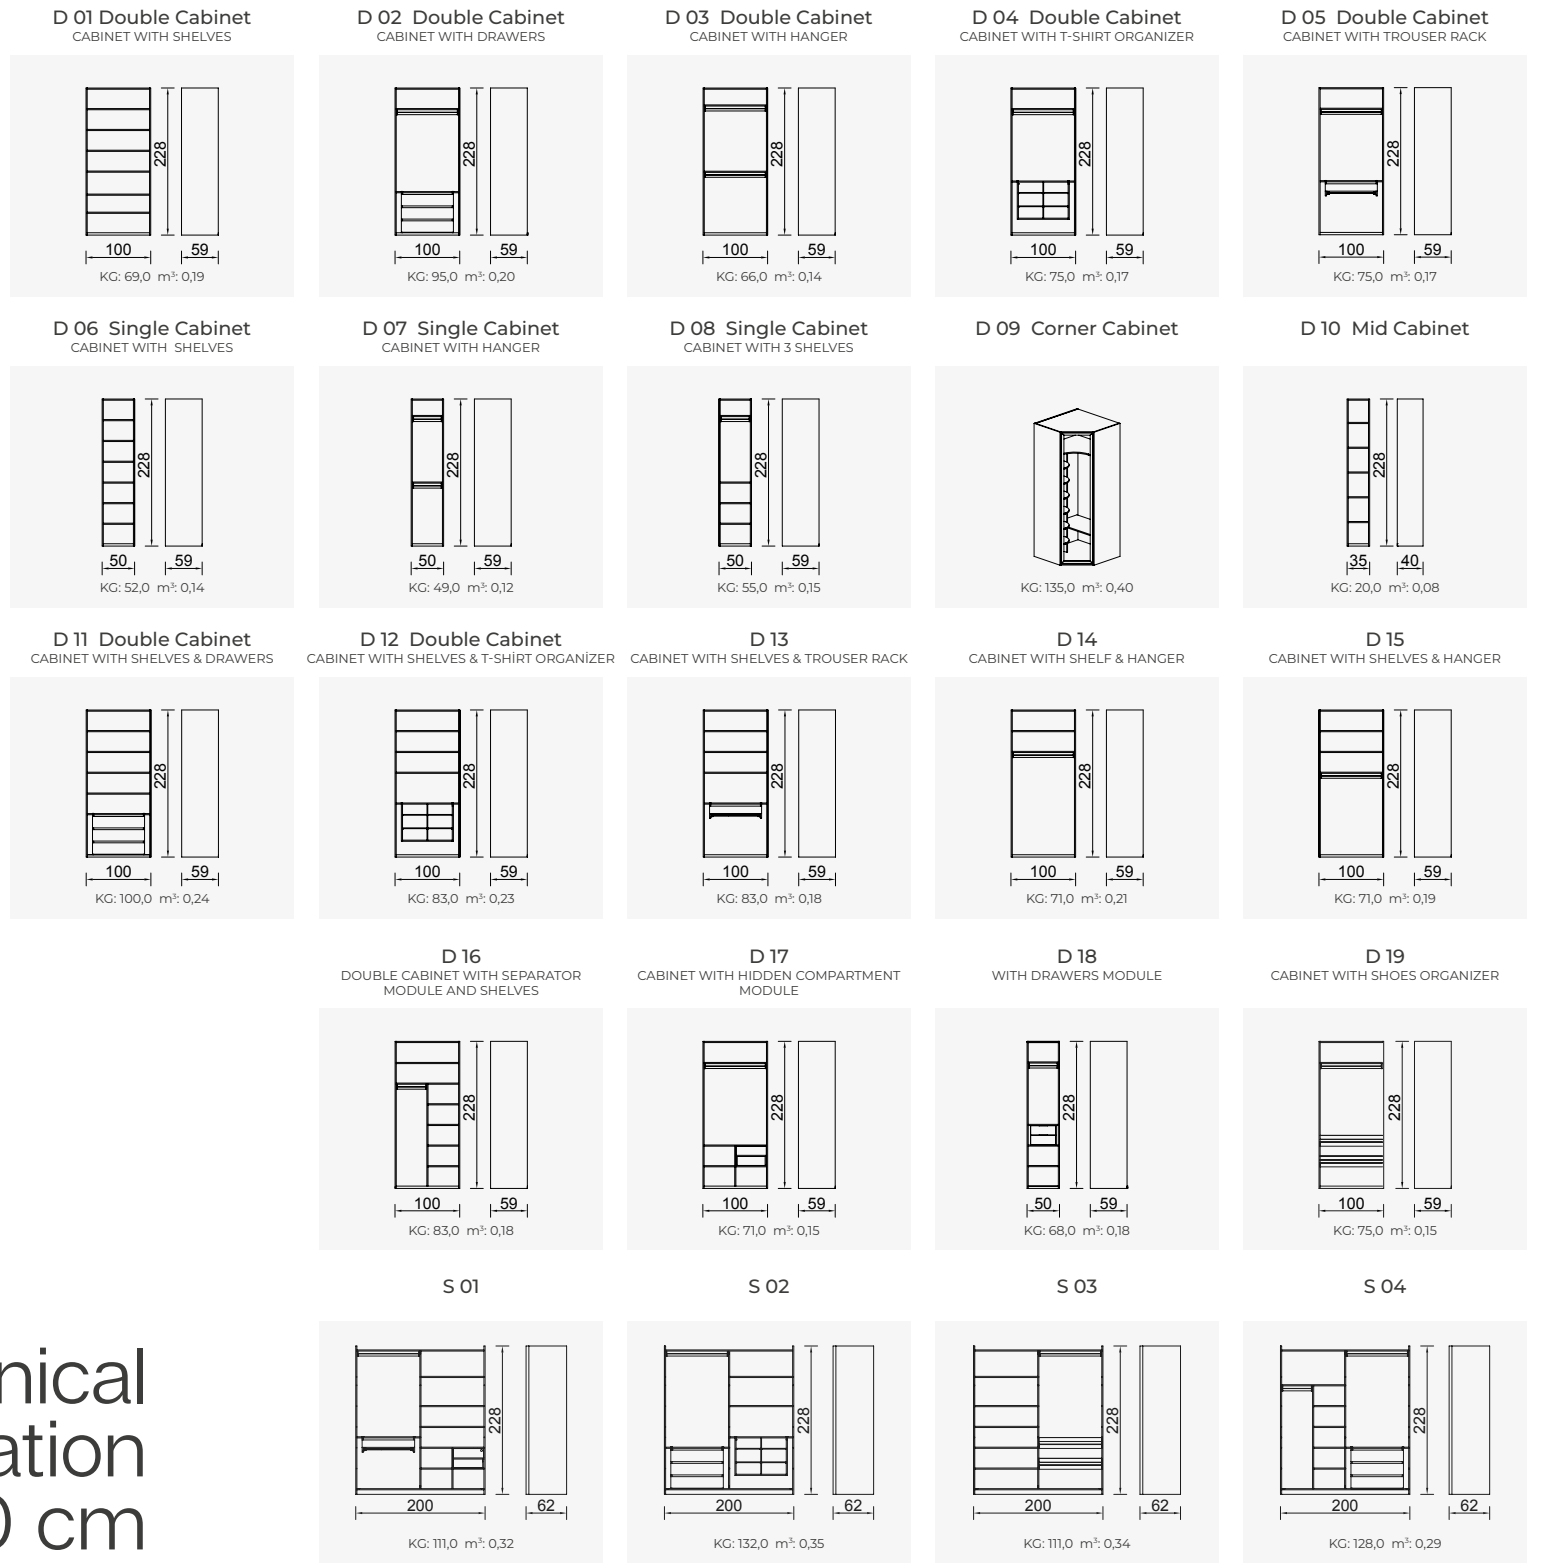

LYON
BLACK

Notes: Colors in the circles refer to the colors on the back of the doors.

Technical
Information
Alfa 230 cm

D 01 Double Cabinet
CABINET WITH SHELVES

KG: 76,0 m³: 0,24

D 02 Double Cabinet
CABINET WITH DRAWERS