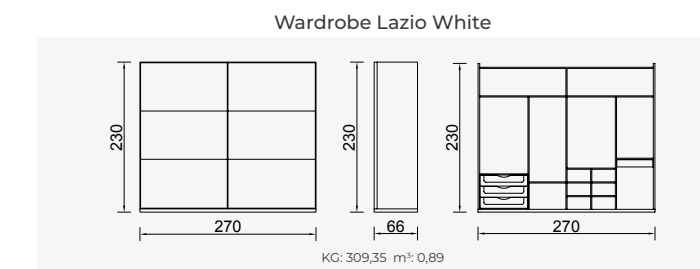

Technical Information