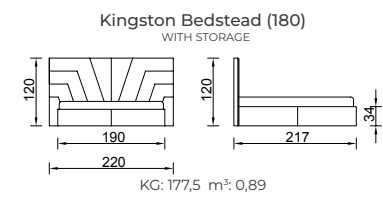

Kingston

With geometric design lines, Kingston expands the boundaries of contemporary decoration while offering large areas with its bed base system.