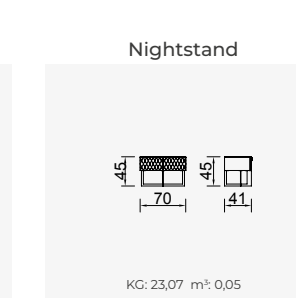

Paris

Technical Information