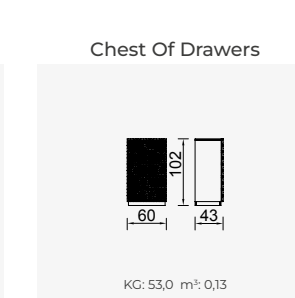

Paris

Technical Information