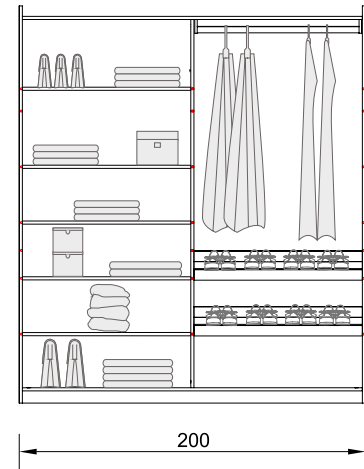

S03-230
CABINET WITH
SLIDING DOORS

- G 03-230 1 pc.
- M 07 1 pc.
- M 08 1 pc.
- M 17 1 pc.
- M 20 1 pc.