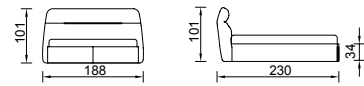

Loft Bedstead (160)
WITH STORAGE