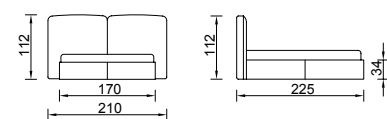

Icon Plus Bedstead (160)
WITH STORAGE