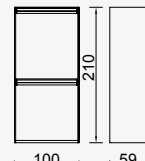

D 03 Double Cabinet
CABINET WITH HANGER

KG: 53,0 m³: 0,12