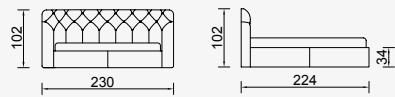

KG: 163,0 m²: 0,87

Bavyera Bedstead (180)
WITH STORAGE