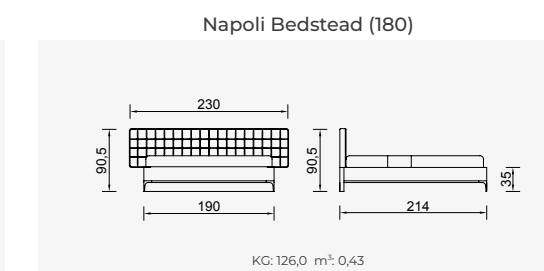

Technical Information