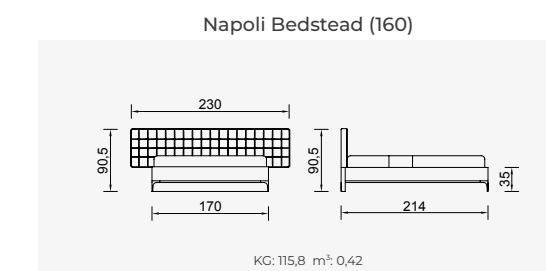

Technical Information