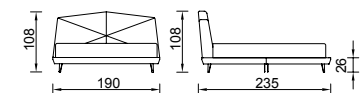

Leonardo Bedstead (160)

KG: 112,0 m²: 0,94

Pera 710

Zegna 08

Leonardo Bedstead (180)

KG: 127,0 m²: 1,05

Loft

Designed with a bed base according to the need, Loft increases the energy of bedrooms with the dynamic appearance of the leather.