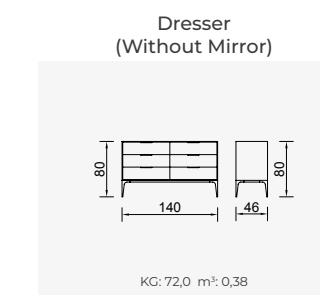

Technical Information