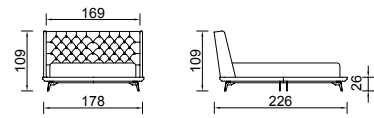

Villa Bedstead (160)