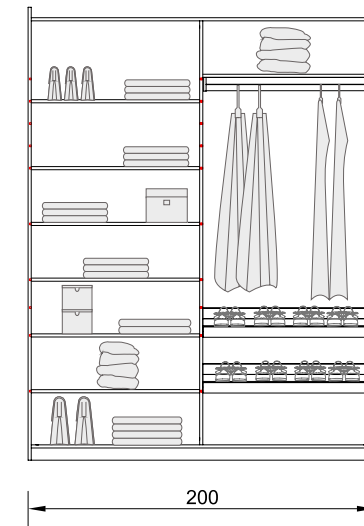

ALFA CABINET WITH SLIDING DOORS (260 CM)

S01-260
CABINET WITH
SLIDING DOORS

- G 03-260 1 pc.
- M 03 1 pc.
- M 15 1 pc.
- M 07 2 pcs.
- M 04 1 pc.

S02-260
CABINET WITH
SLIDING DOORS

- G 03-260 1 pc.
- M 01 1 pc.
- M 04 1 pc.
- M 02 1 pc.
- M 08 1 pc.