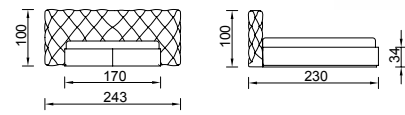

Elvis Bedstead (160)
WITH STORAGE