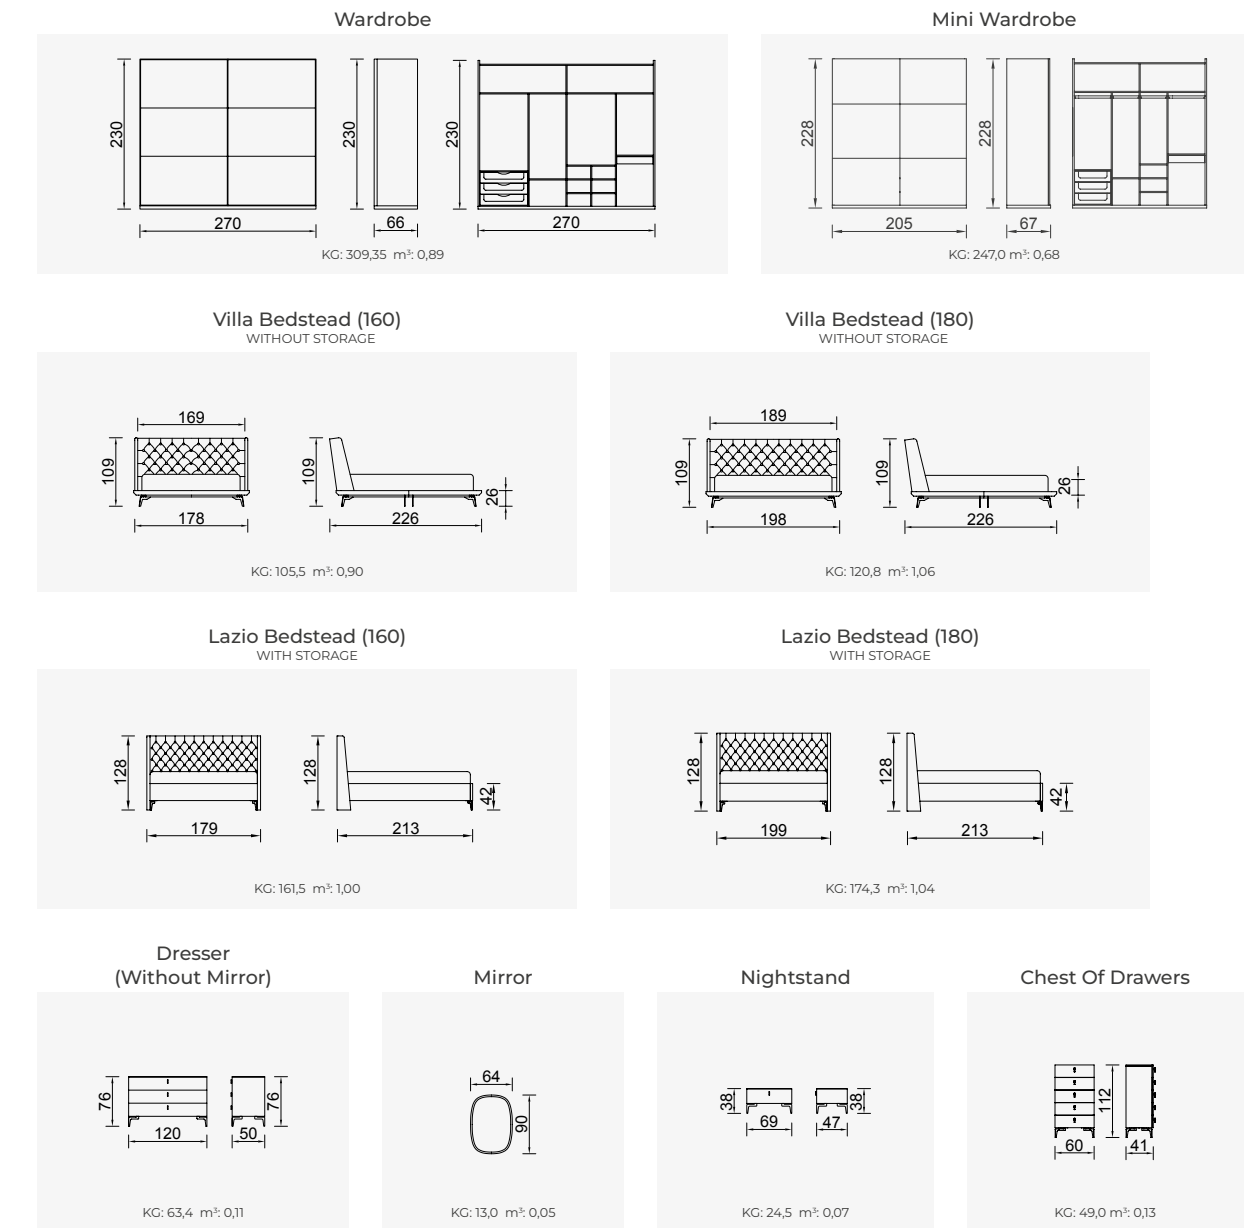

WARDROBE
LAZIO

CHEST OF DRAWERS LAZIO

Lazio

Technical Information

Toronto

Are you looking for a piece for your bedroom that dares to go out of the ordinary? Your wishes are hidden in Toronto! Start every day at the maximum level thanks to the vigor that the moving parts provide to your living space!

BEDSTEAD
FINK

WARDROBE
TORONTO

Beauty from every angle

Toronto allows you to give your living space a new identity with its fine and stylish details in each piece.

CHEST OF DRAWERS TORONTO

Toronto

Technical Information