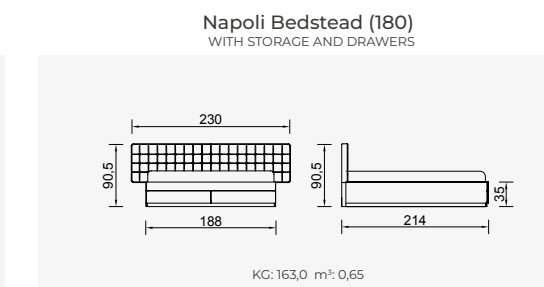

Technical Information