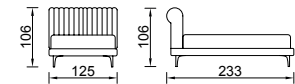

Paris Bedstead (120)