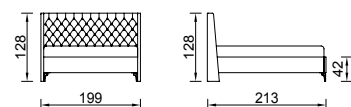

Pera 720 Std.

Lazio Bedstead (160)
WITH STORAGE

KG: 161,5 m²: 1,00

Lazio Bedstead (180)
WITH STORAGE

KG: 174,3 m²: 1,04

Lego

With geometric design lines, Lego expands the boundaries of contemporary decoration while offering large areas with its bed base system.