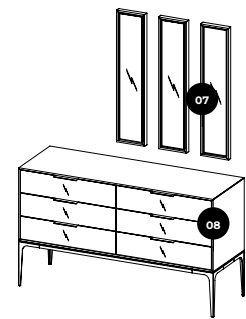

- 04 **TEMPERED GLASS:** 5 times more durable than an ordinary glass. When broken falls into small pieces to prevent serious injuries.
- 05 **LED:** Homogeneous distribution of light throughout our wardrobes are managed by the control cards. UL Certified.
- 06 **HINGES:** Soft closing hinges from HAFELE installed on the cabinet doors with dowels. 5 pieces of hinge holding each door to handle the weight and provide smooth operation.

- 07 **PAINTING:** Polyurethane-based paints with high physical and chemical resistance provides great UV resistance.
- 08 **RAILS:** German manufactured, Self-retracting, full extension telescopic Hettich Rails with ISO certification.