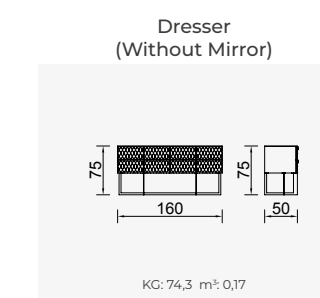

Paris

Technical Information