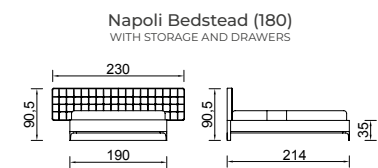

KG: 158,0 m²: 0,62

KG: 163,0 m²: 0,65