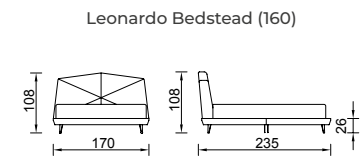

Leonardo Bedstead (160)

KG: 112,0 m²: 0,94