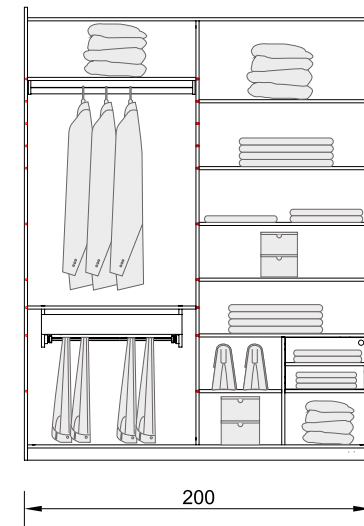

ALFA CABINET WITH SLIDING DOORS (260 CM)

S01-260
CABINET WITH
SLIDING DOORS

- G 03-260 1 pc.
- M 03 1 pc.
- M 15 1 pc.
- M 07 2 pcs.
- M 04 1 pc.