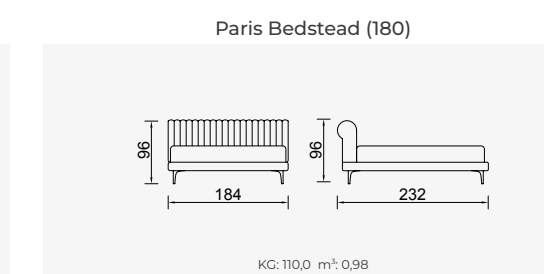

Paris

Technical Information