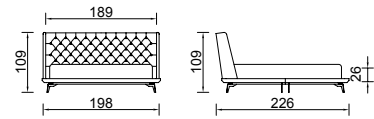

Villa Bedstead (180)

KG: 133,0 m²: 1,06