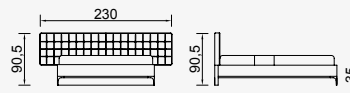

Napoli

Napoli Bedstead (160)
WITHOUT STORAGE

KG: 115,8 m²: 0,42

Napoli Bedstead (180)
WITHOUT STORAGE

KG: 126,0 m²: 0,43

Napoli Bedstead (160)
WITH STORAGE AND DRAWERS

KG: 158,0 m²: 0,62

Napoli Bedstead (180)
WITH STORAGE AND DRAWERS