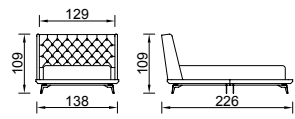

Villa Bedstead (120)