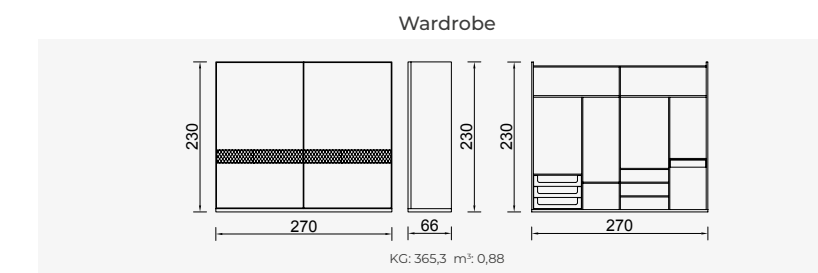

Paris

Technical Information