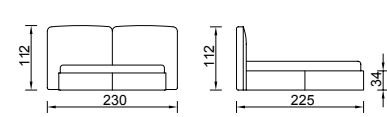

Icon Plus Bedstead (180)
WITH STORAGE

KG: 177,5 m³: 1,00