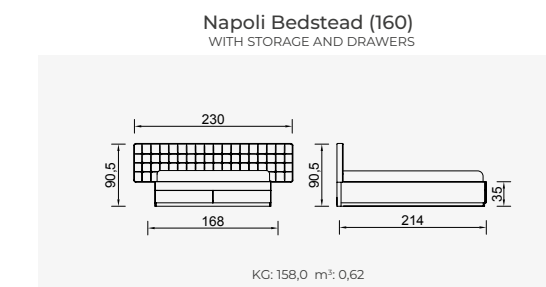

Technical Information