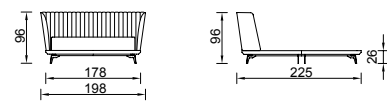

Heritage Bedstead (160)

KG: 104,0 m²: 1,08

Heritage Bedstead (180)

KG: 114,5 m²: 1,19

Icon Plus

Coming out of the hands of its designer with its modern and functional perspective, Icon Plus offers lines and dynamic colour options together.