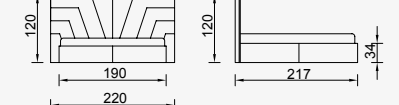

Kingston

Kingston Bedstead (160)
WITH STORAGE

KG: 167,0 m²: 0,82

Kingston Bedstead (180)
WITH STORAGE

KG: 177,5 m²: 0,89

Lazio

Lazio Bedstead (160)
WITH STORAGE

KG: 161,5 m²: 1,00