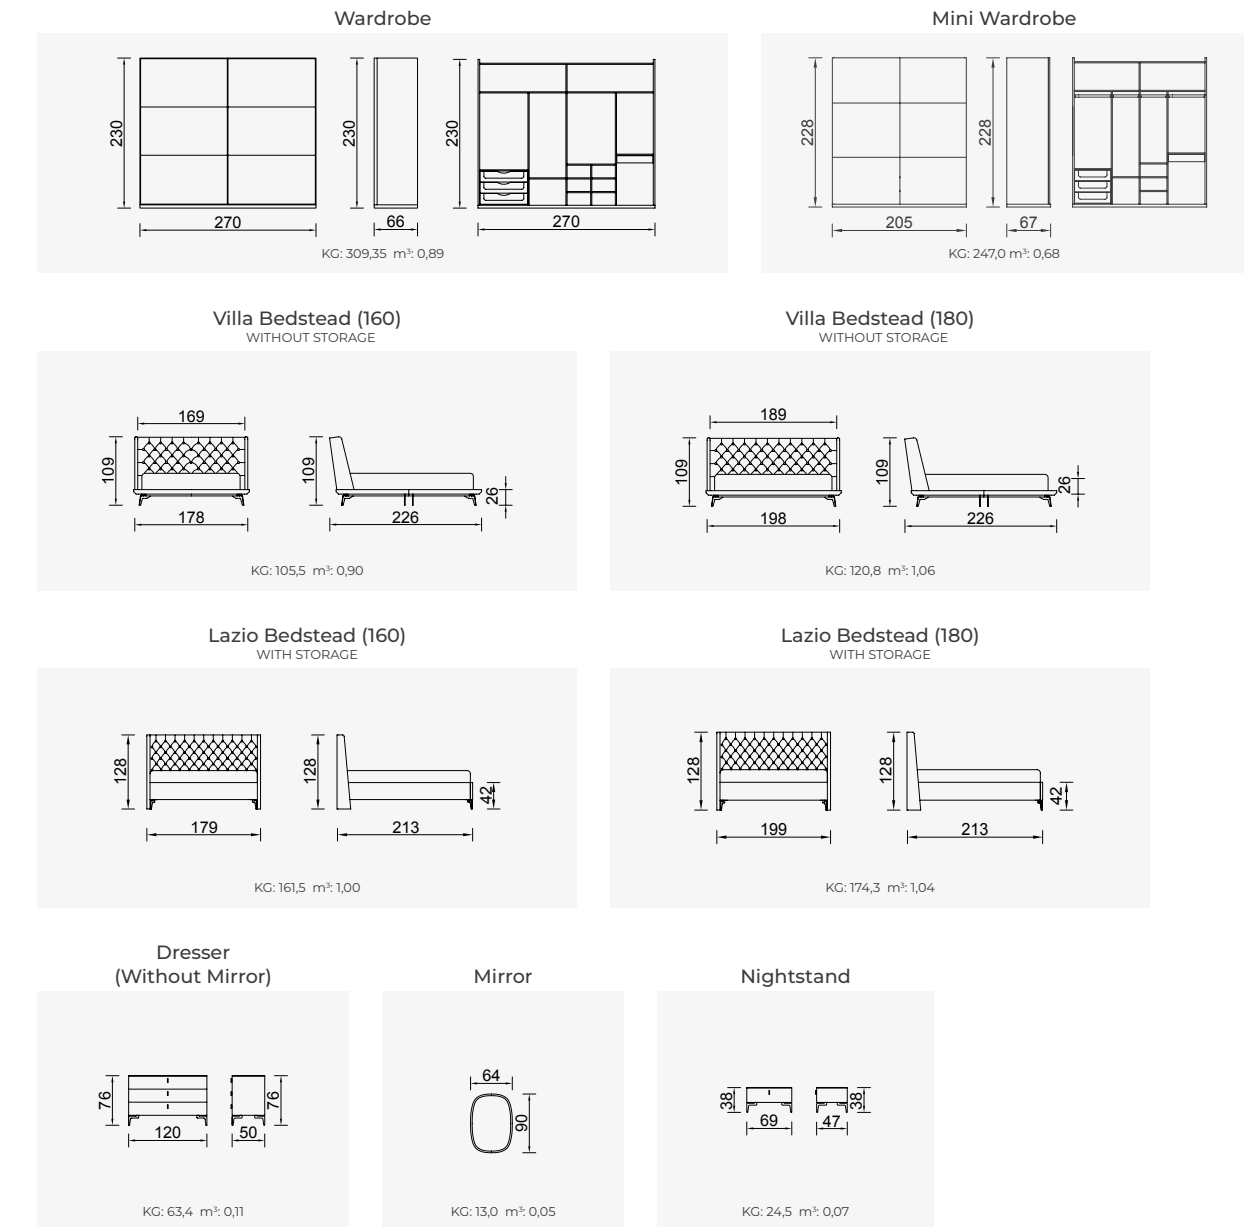

Lazio White

Technical Information