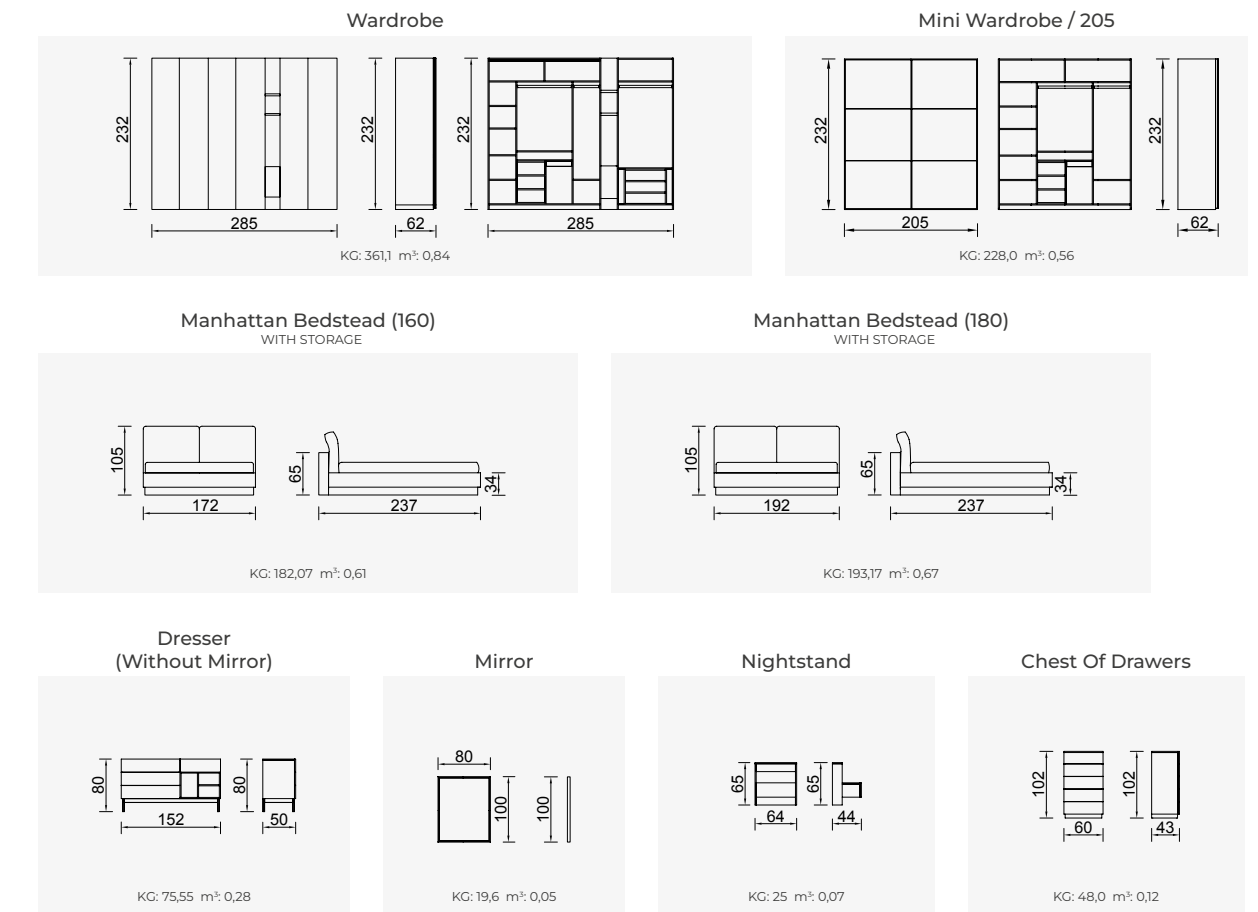

Technical Information