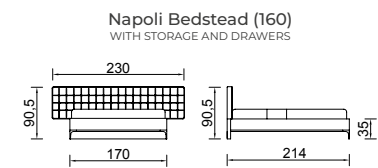

Napoli

Crowned with a bold and powerful headpiece, Manhattan challenges ordinariness. Manhattan offers wide and spacious areas with its bedstead systems with a bed base.

KG: 115,8 m²: 0,42

KG: 126,0 m²: 0,43