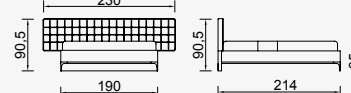

Napoli

Napoli Bedstead (160)
WITHOUT STORAGE

KG: 115,8 m²: 0,42

Napoli Bedstead (180)
WITHOUT STORAGE

KG: 126,0 m²: 0,43

Napoli Bedstead (160)
WITH STORAGE AND DRAWERS

KG: 158,0 m²: 0,62

Napoli Bedstead (180)
WITH STORAGE AND DRAWERS