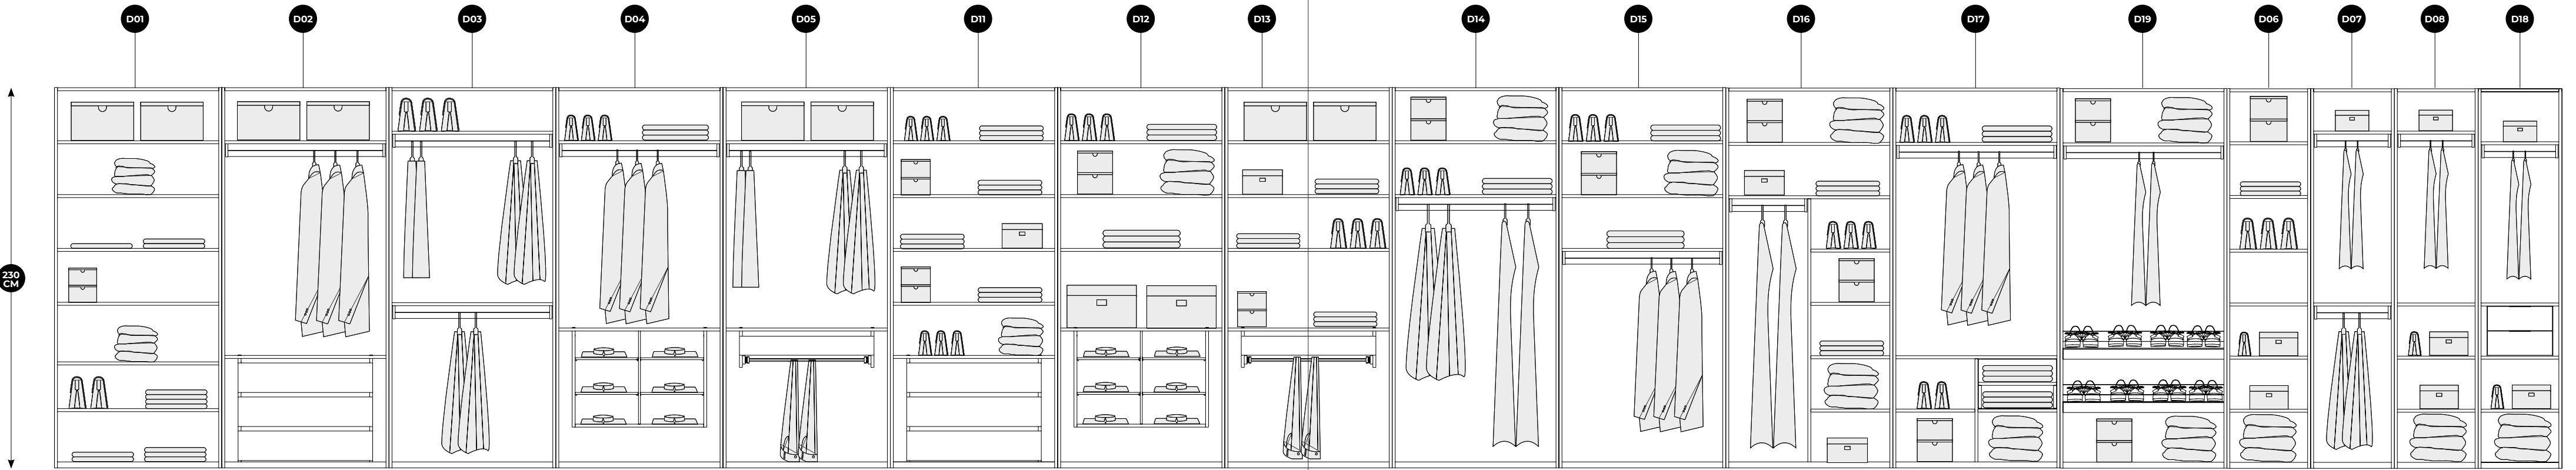

ALFA CABINET OPTIONS (230 CM)

Each compartment of the Alfa has been designed with maximum flexibility and adaptability. It's perfect for getting rid of redundancy with a single solution.

- **D 01-230**
  ALFA DOUBLE CABINET WITH 6 SHELVES
  G 02-230 1 pc.
  M 08 2 pcs.
- **D 02-230**
  ALFA DOUBLE CABINET WITH DRAWERS MODULE
  G 02-230 1 pc.
  M 01 1 pc.
  M 04 1 pc.
- **D 03-230**
  ALFA DOUBLE CABINET WITH HANGER
  G 02-230 1 pc.
  M 05 1 pc.
- **D 04-230**
  ALFA DOUBLE CABINET WITH T-SHIRT ORGANIZER
  G 02-230 1 pc.
  M 01 1 pc.
  M 02 1 pc.
- **D 05-230**
  ALFA DOUBLE CABINET WITH TROUSER RACK
  G 02-230 1 pc.
  M 04 1 pc.
  M 03 1 pc.
- **D 11-230**
  ALFA DOUBLE CABINET WITH 4 SHELVES AND DRAWERS MODULE
  G 02-230 1 pc.
  M 01 1 pc.
  M 07 2 pcs.
- **D 12-230**
  ALFA DOUBLE CABINET WITH T-SHIRT ORGANIZER
  G 02-230 1 pc.
  M 02 1 pc.
  M 08 1 pc.
- **D 13-230**
  ALFA CABINET WITH TROUSER RACK
  G 02-230 1 pc.
  M 03 1 pc.
  M 08 1 pc.
- **D 14-230**
  ALFA DOUBLE CABINET WITH SINGLE SHELF
  G 02-230 1 pc.
  M 04 1 pc.
  M 06 1 pc.

- **D 15-230**
  ALFA DOUBLE CABINET WITH A SHELF
  G 02-230 1 pc.
  M 04 1 pc.
  M 07 1 pc.
- **D 16-230**
  ALFA DOUBLE CABINET WITH SEPARATOR MODULE AND SHELVES
  G 02-230 1 pc.
  M 14 1 pc.
  M 06 1 pc.
- **D 17-230**
  ALFA DOUBLE CABINET WITH HIDDEN COMPARTMENT MODULE
  G 02-230 1 pc.
  M 15 1 pc.
  M 04 1 pc.
- **D 19-230**
  ALFA DOUBLE CABINET WITH SHOES ORGANIZER
  G 02-230 1 pc.
  M 20 1 pc.
  M 04 1 pc.
- **D 06-230**
  ALFA SINGLE CABINET WITH 6 SHELVES
  G 01-230 1 pc.
  M 13 2 pc.
- **D 07-230**
  ALFA SINGLE CABINET WITH HANGER
  G 01-230 1 pc.
  M 10 1 pc.
- **D 08-230**
  ALFA SINGLE CABINET WITH 3 SHELVES AND A HANGER
  G 01-230 1 pc.
  M 09 1 pc.
  M 13 1 pc.
- **D 18-230**
  ALFA SINGLE CABINET WITH DRAWERS MODULE
  G 01-230 1 pc.
  M 16 1 pc.
  M 13 1 pc.
  M 09 1 pc.