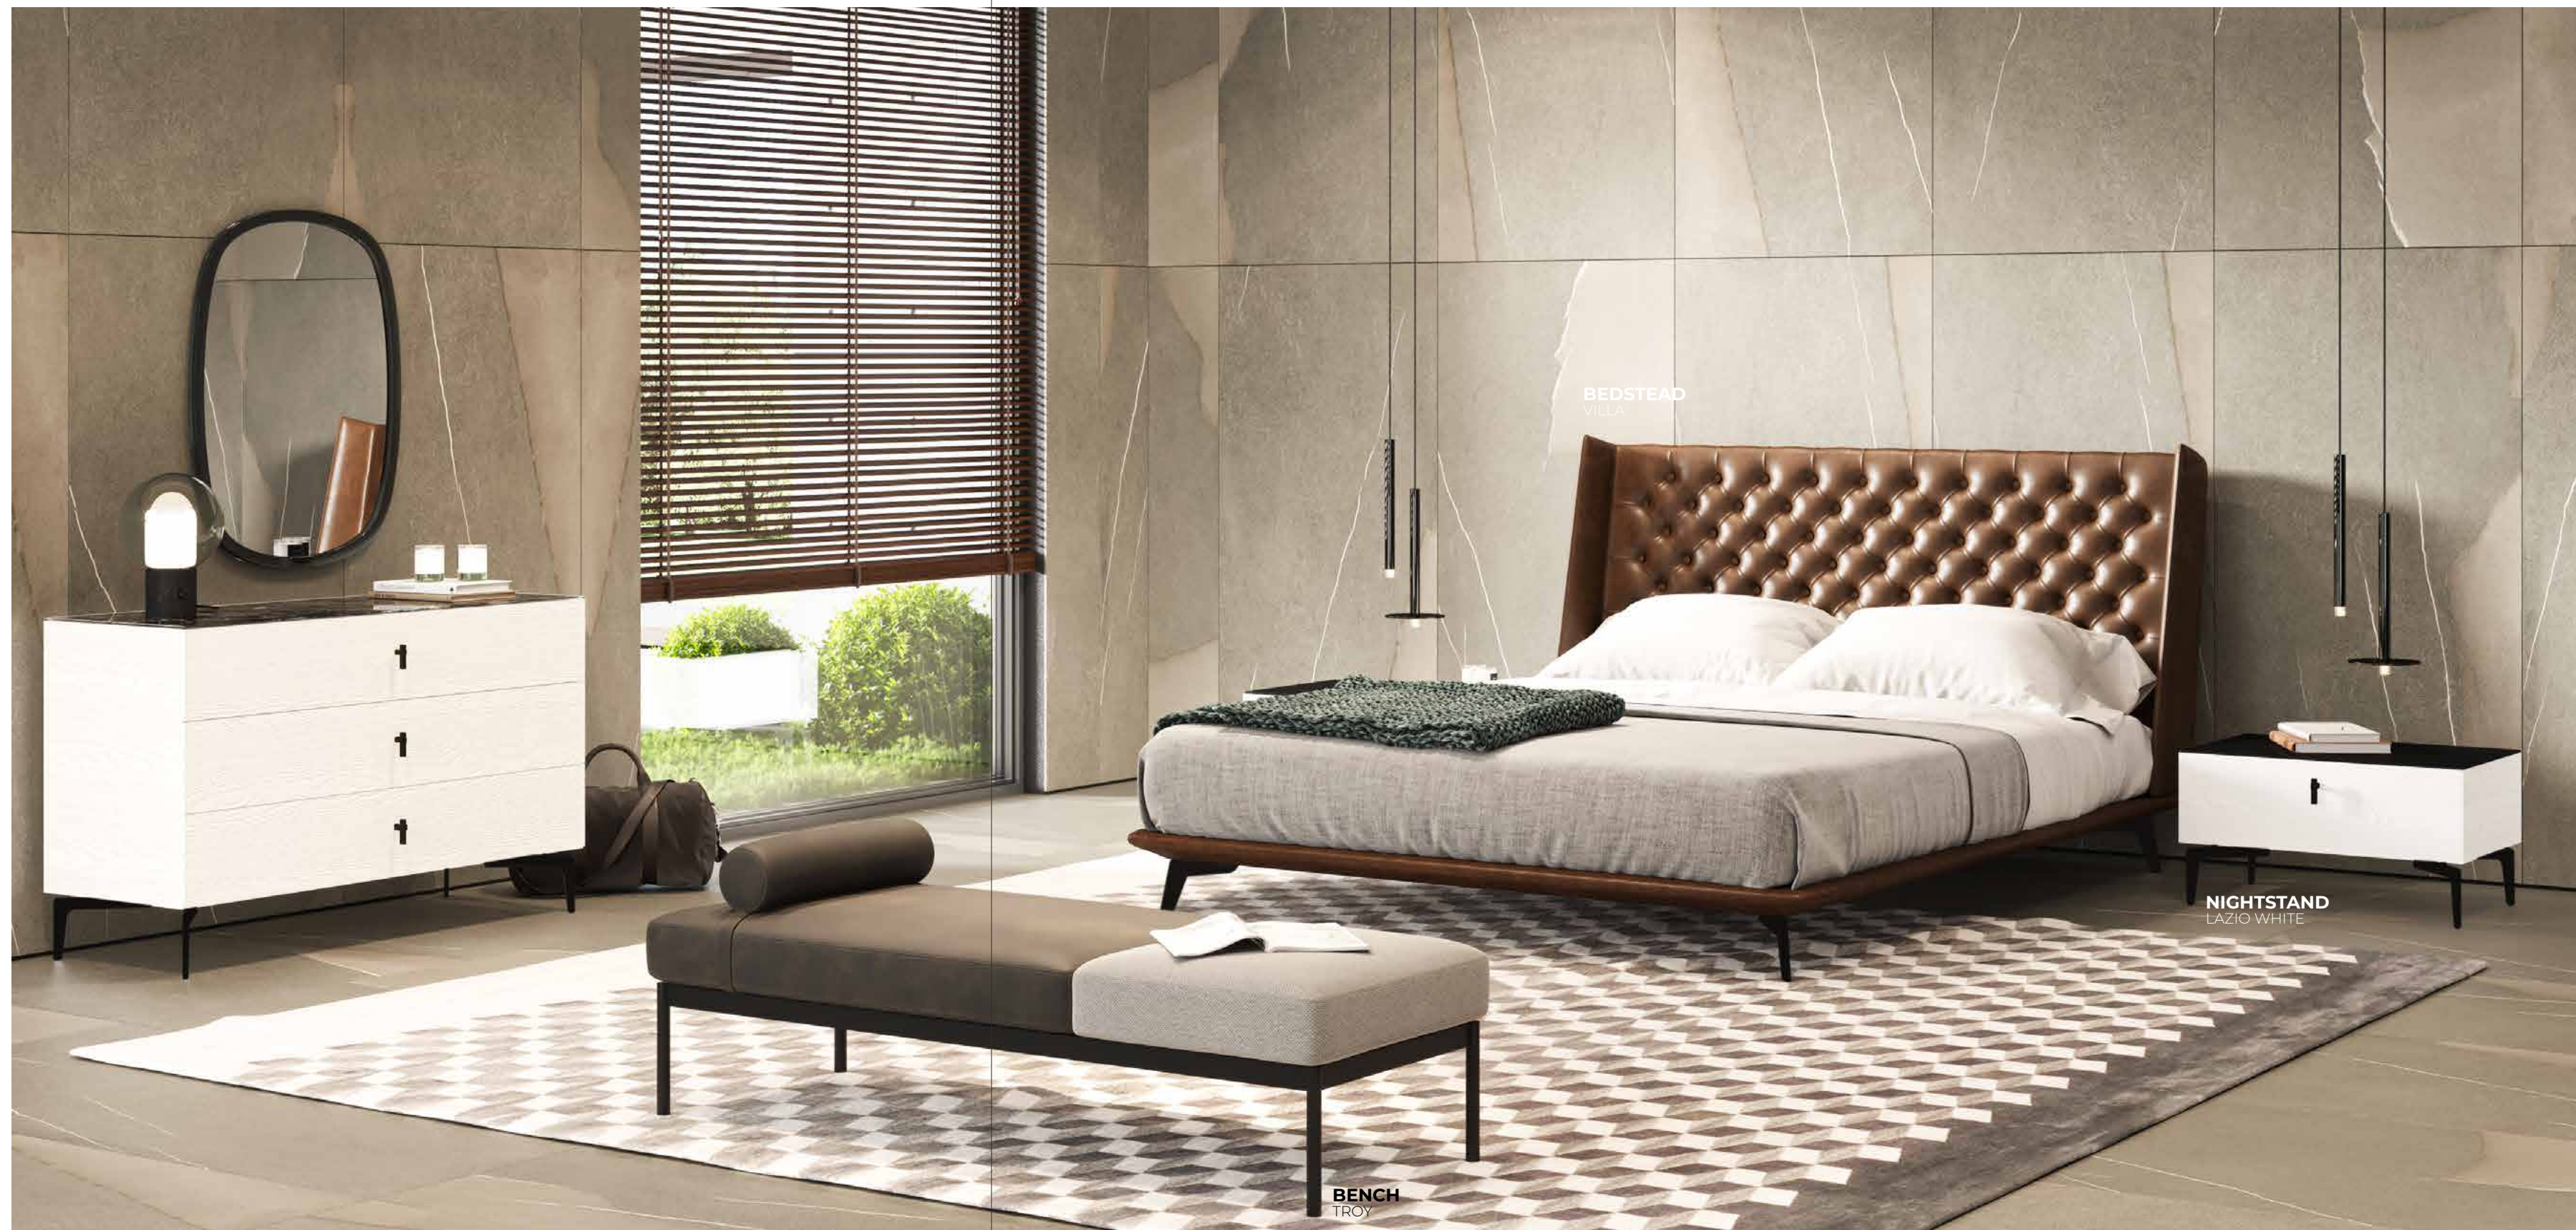

Lazio White

Make a fresh start with Lazio White!

Representing new beginnings, peace, and purity, Lazio White was designed to provide clean and orderly energy to your living space.