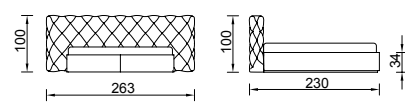

BEDSTEAD WITH STORAGE
ELVIS

Chicago 08
Std

Elvis Bedstead (160)
WITH STORAGE

KG: 179,0 m²: 1,14

Elvis Bedstead (180)
WITH STORAGE

KG: 191,5 m²: 1,21

Zegna 04

Anka 15