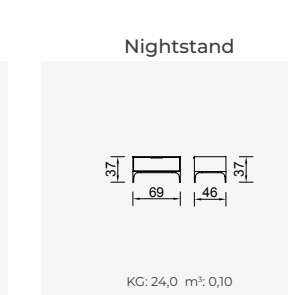

Technical Information